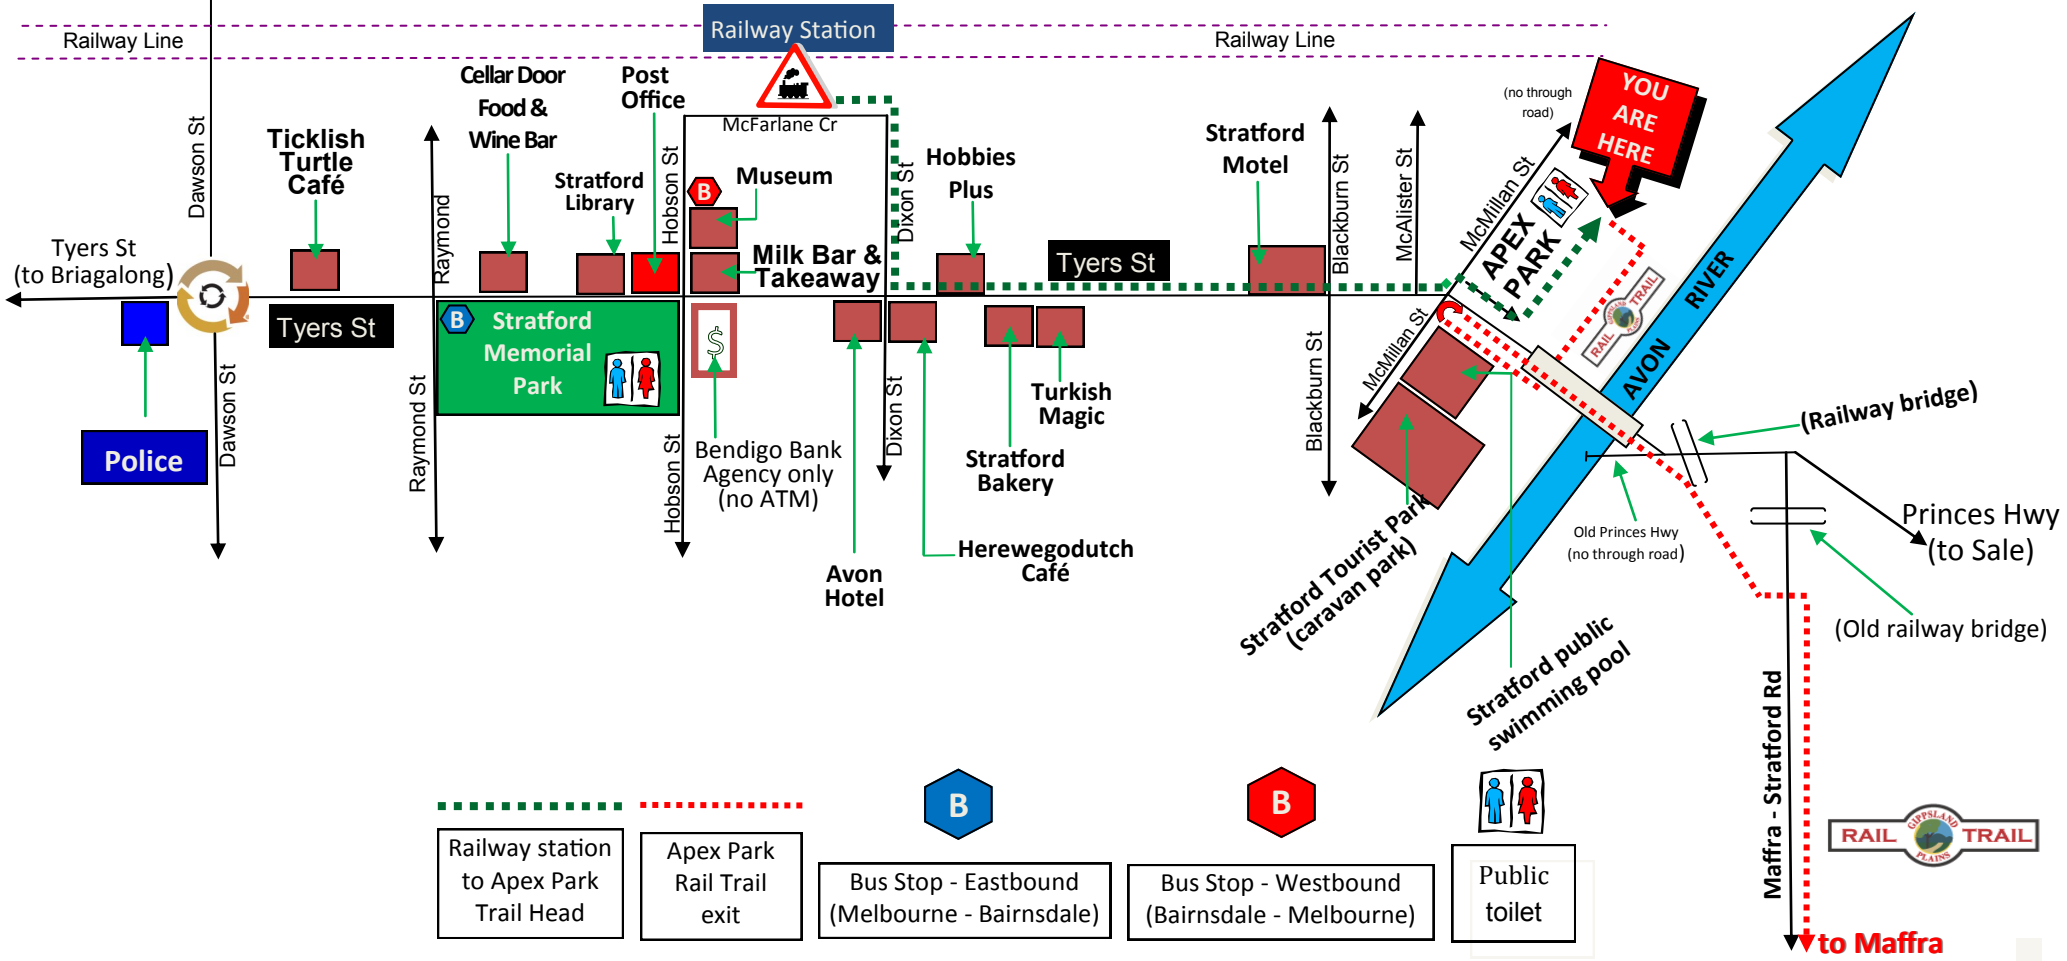

Princes Hwy
(to Bairnsdale)

STRATFORD

Map design by Gippsland Media Projects 06/13

*MAP NOT TO SCALE